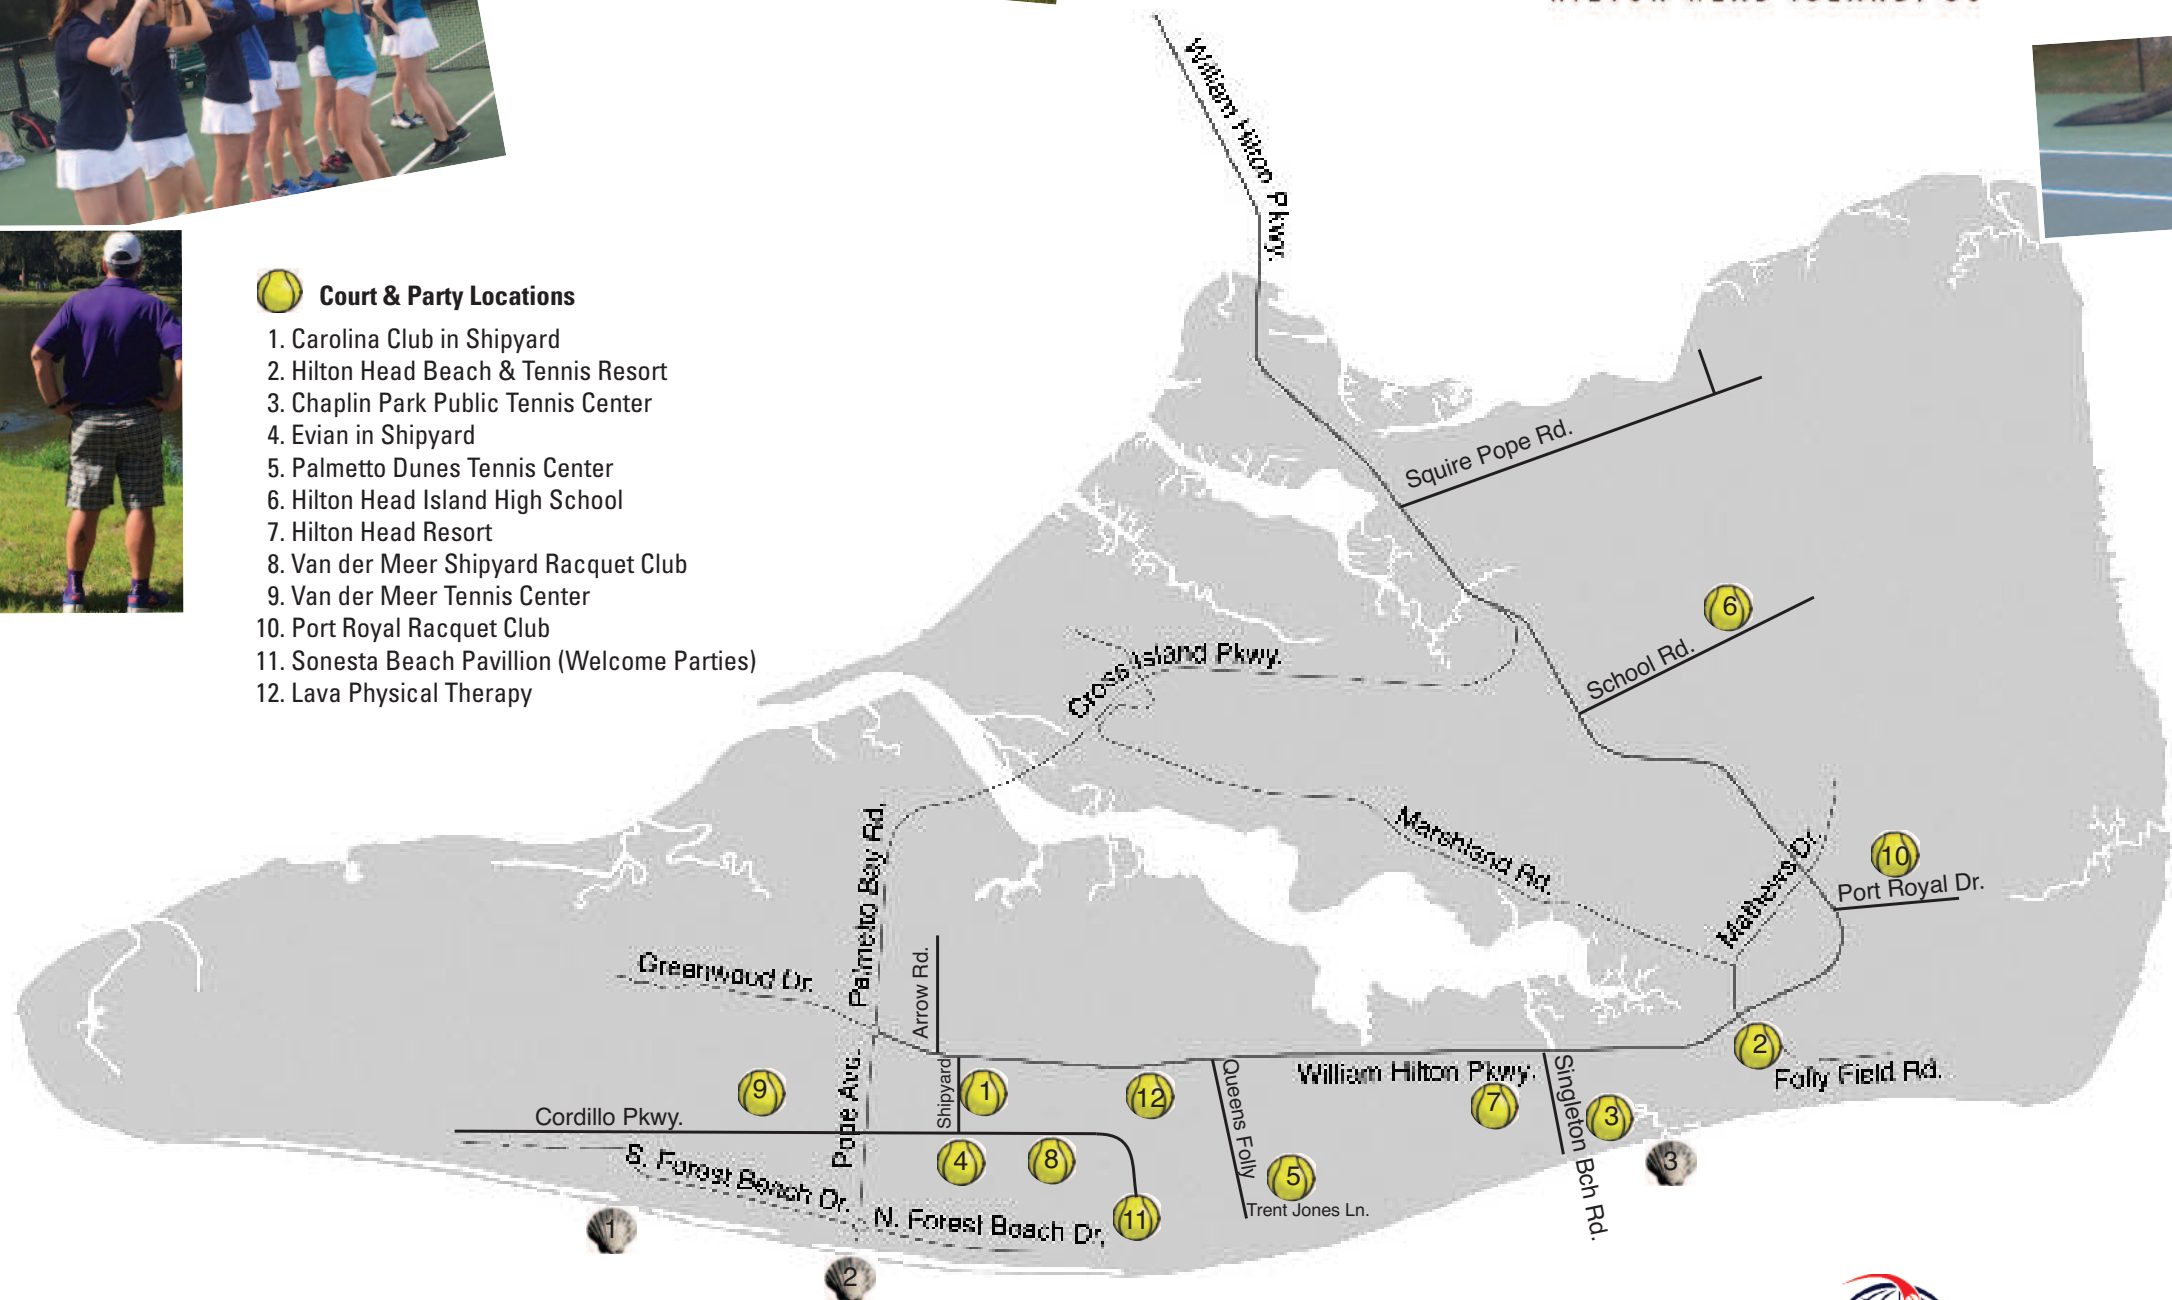

ISLAND & SITE MAP

- Court & Party Locations**
1. Carolina Club in Shipyard
 2. Hilton Head Beach & Tennis Resort
 3. Chaplin Park Public Tennis Center
 4. Evian in Shipyard
 5. Palmetto Dunes Tennis Center
 6. Hilton Head Island High School
 7. Hilton Head Resort
 8. Van der Meer Shipyard Racquet Club
 9. Van der Meer Tennis Center
 10. Port Royal Racquet Club
 11. Sonesta Beach Pavillion (Welcome Parties)
 12. Lava Physical Therapy

- Public Beach Access**
1. Alder Lane
 2. Coligny Circle
 3. Driessen Beach Park

PTR PTR Headquarters
 4 Office Way, Suite 200
 Hilton Head Island, SC 29928
 843-785-7244