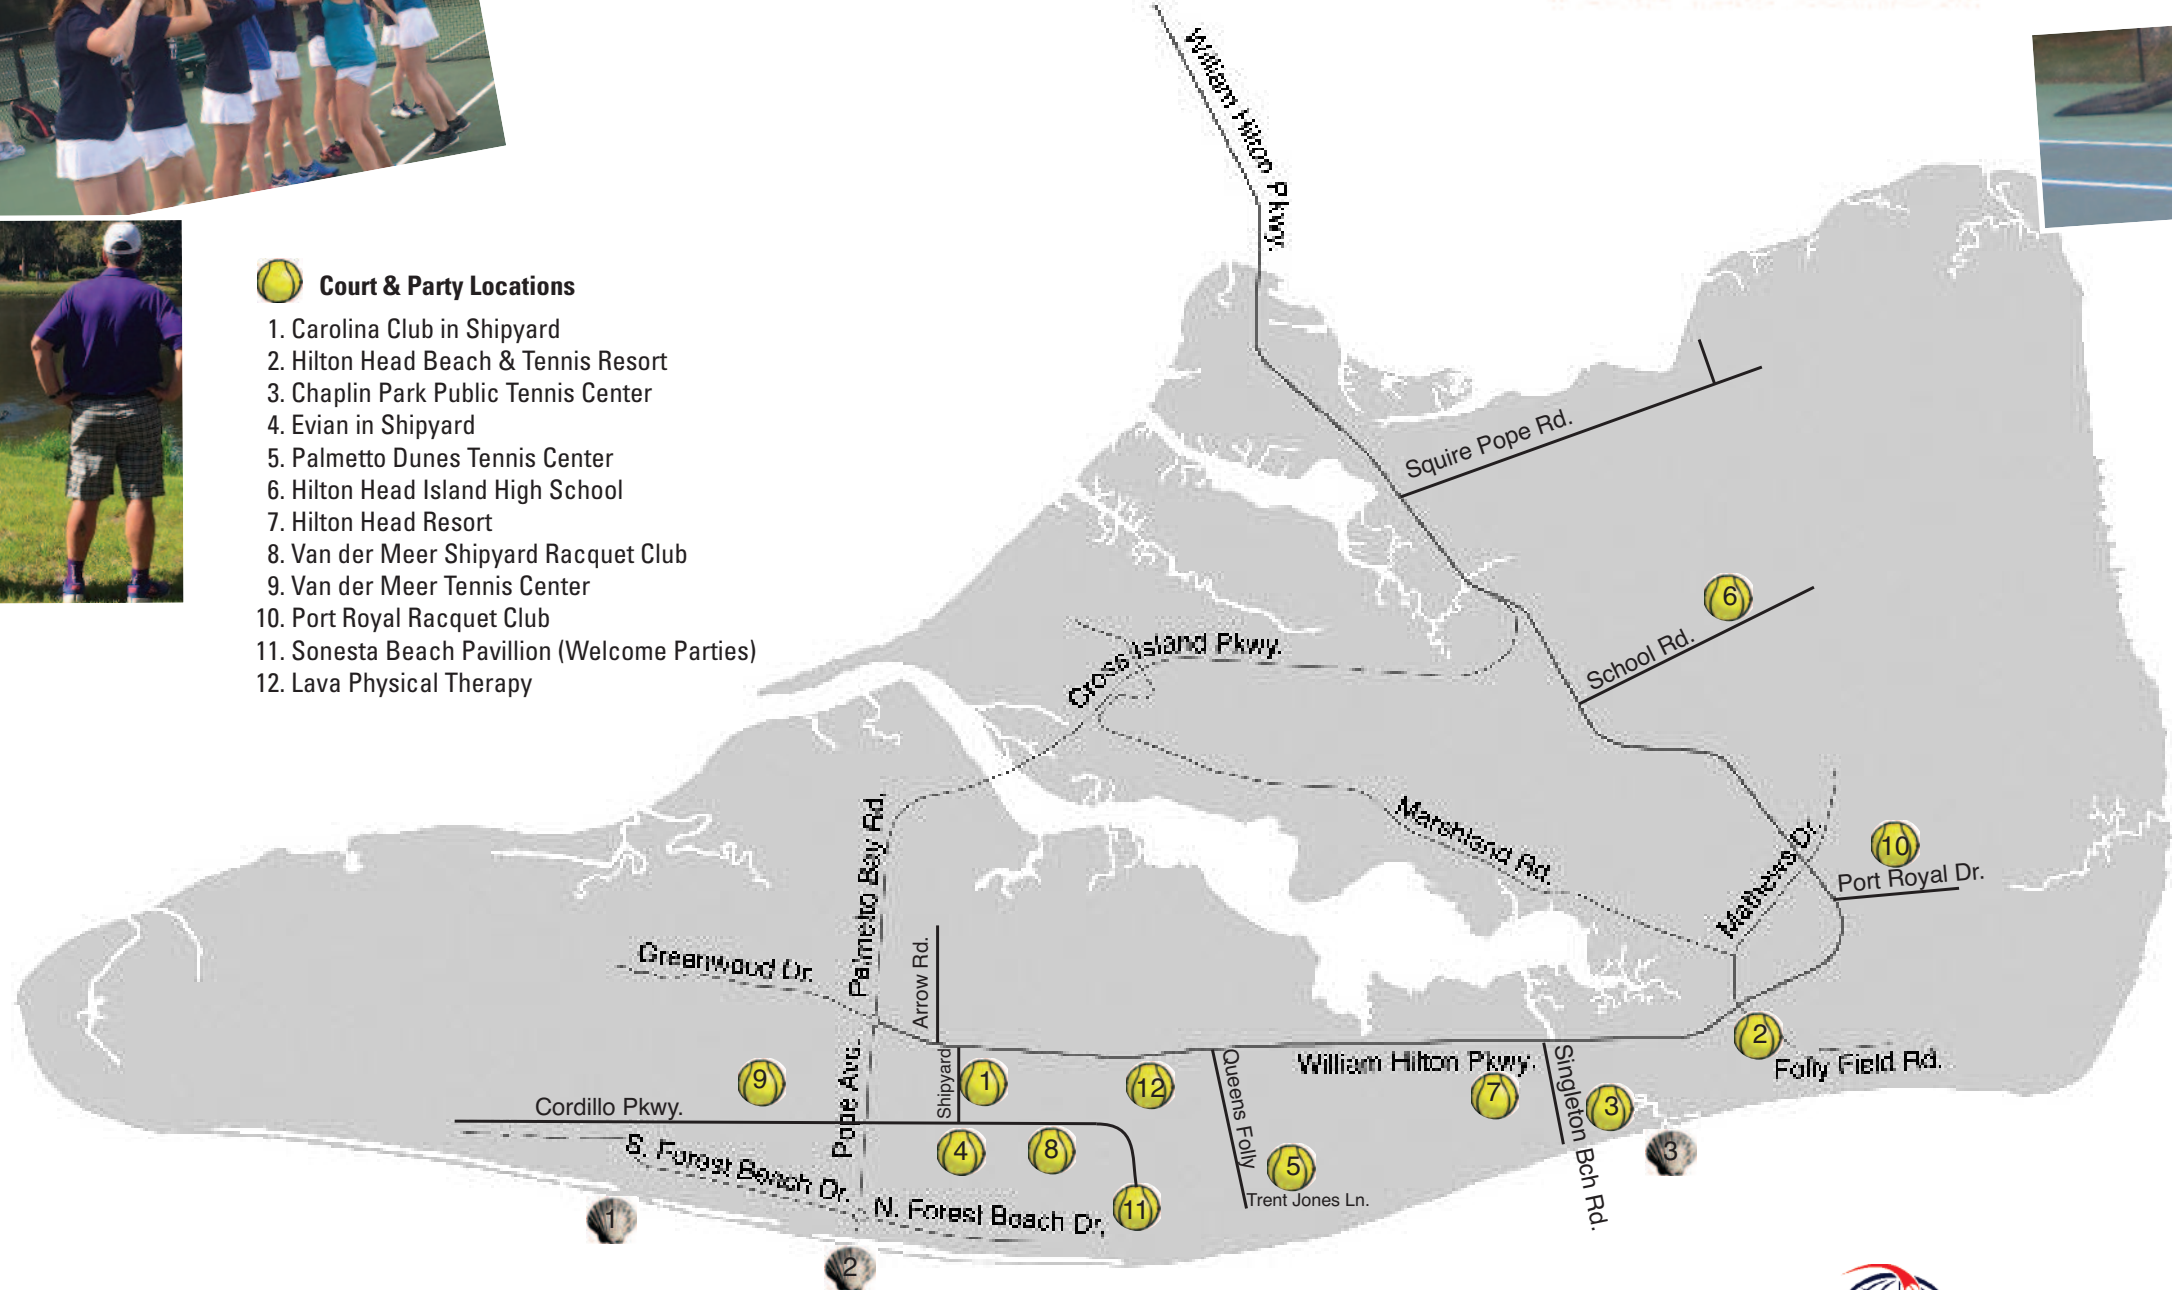

ISLAND & SITE MAP

- Court & Party Locations**
1. Carolina Club in Shipyard
 2. Hilton Head Beach & Tennis Resort
 3. Chaplin Park Public Tennis Center
 4. Evian in Shipyard
 5. Palmetto Dunes Tennis Center
 6. Hilton Head Island High School
 7. Hilton Head Resort
 8. Van der Meer Shipyard Racquet Club
 9. Van der Meer Tennis Center
 10. Port Royal Racquet Club
 11. Sonesta Beach Pavillion (Welcome Parties)
 12. Lava Physical Therapy

- Public Beach Access**
1. Alder Lane
 2. Coligny Circle
 3. Driessen Beach Park

PTR PTR Headquarters
 4 Office Way, Suite 200
 Hilton Head Island, SC 29928
 843-785-7244